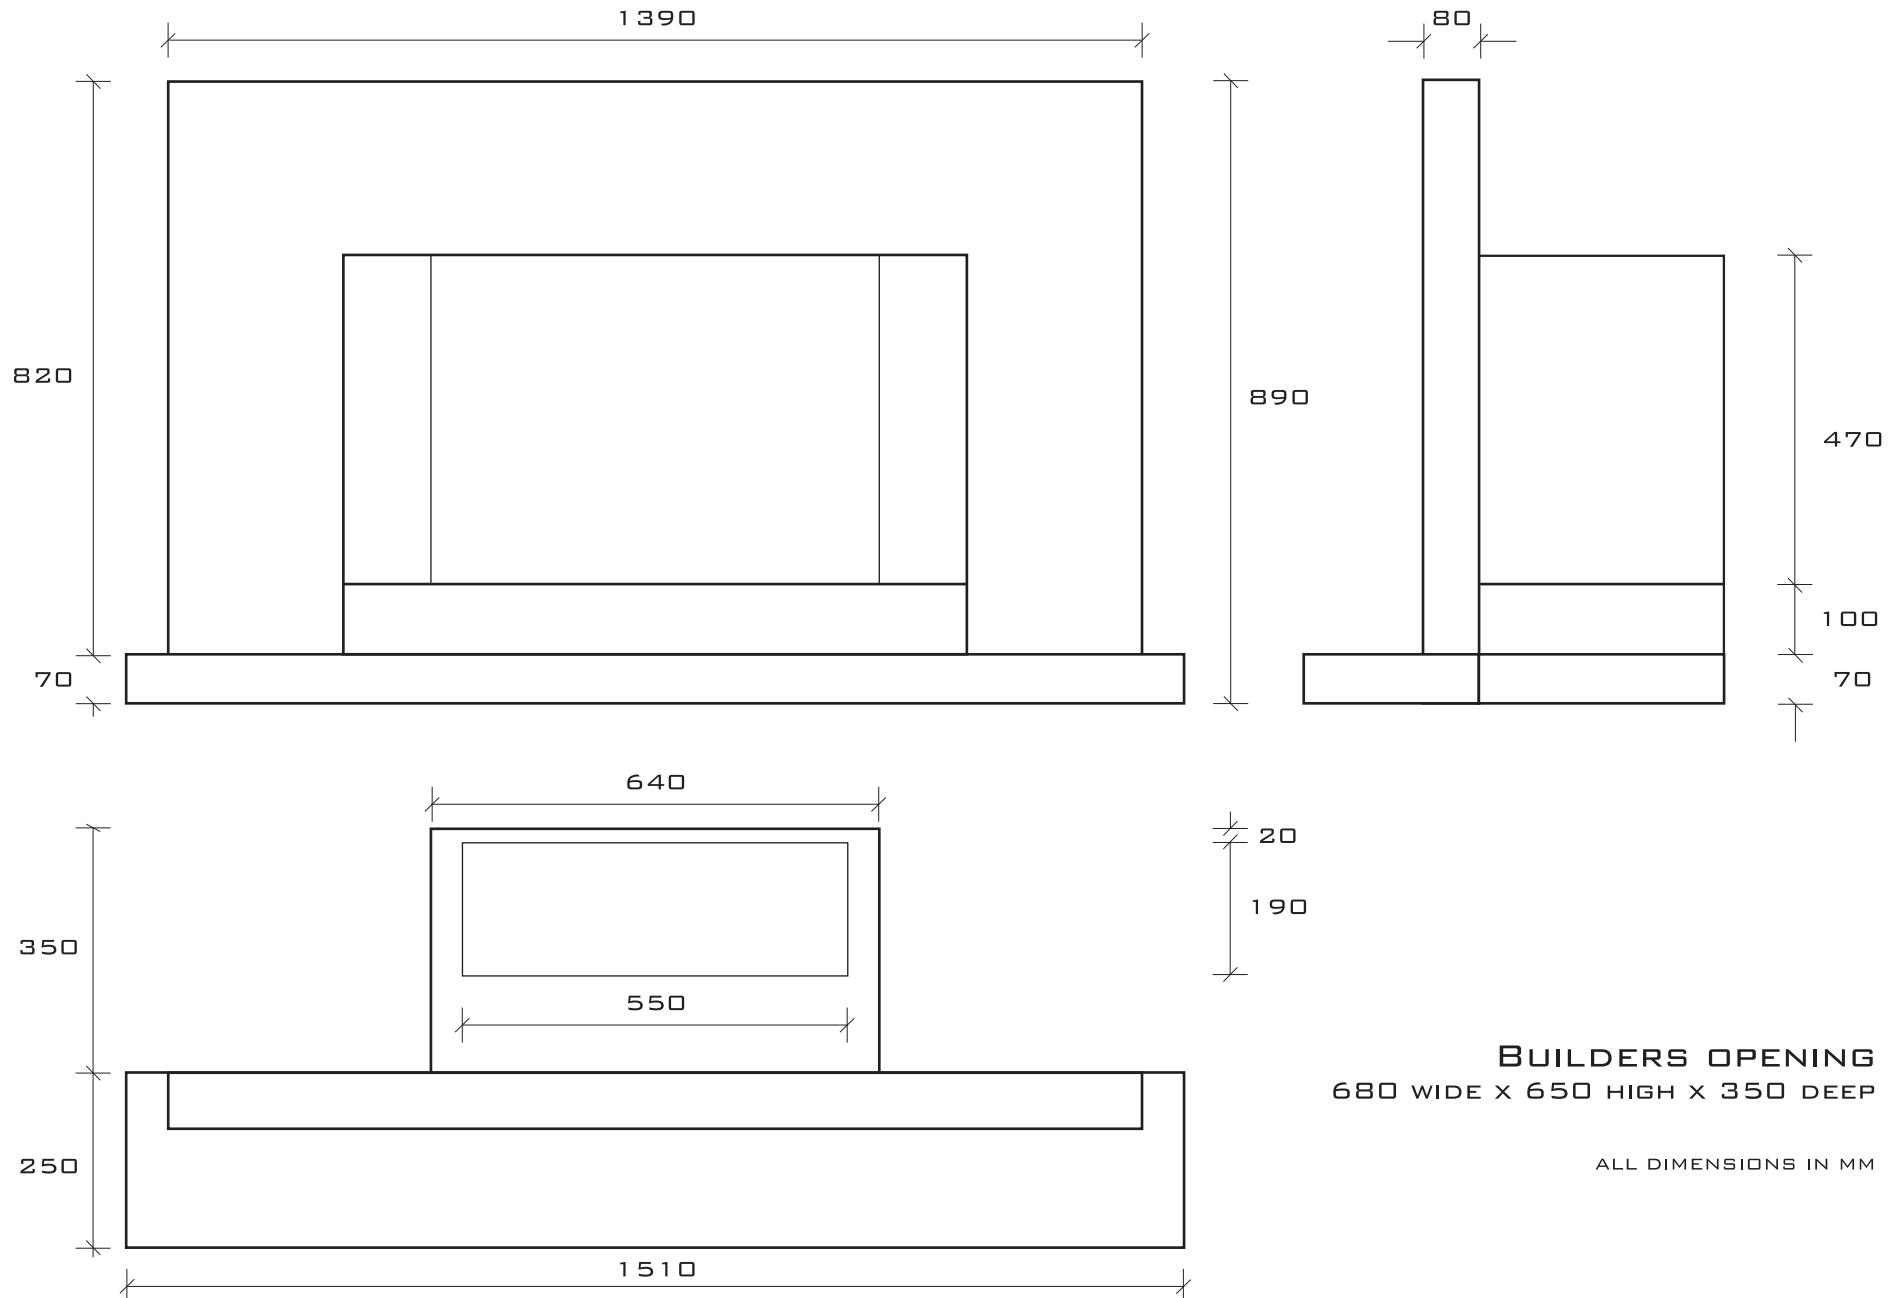

# G.S.D. 890

WWW.GAVINSCOTTDESIGN.COM  
TEL: 0151 647 3506  
FAX: 0151 647 5662  
SALES@GAVINSCOTTDESIGN.COM

**BUILDERS OPENING**  
680 WIDE X 650 HIGH X 350 DEEP

ALL DIMENSIONS IN MM