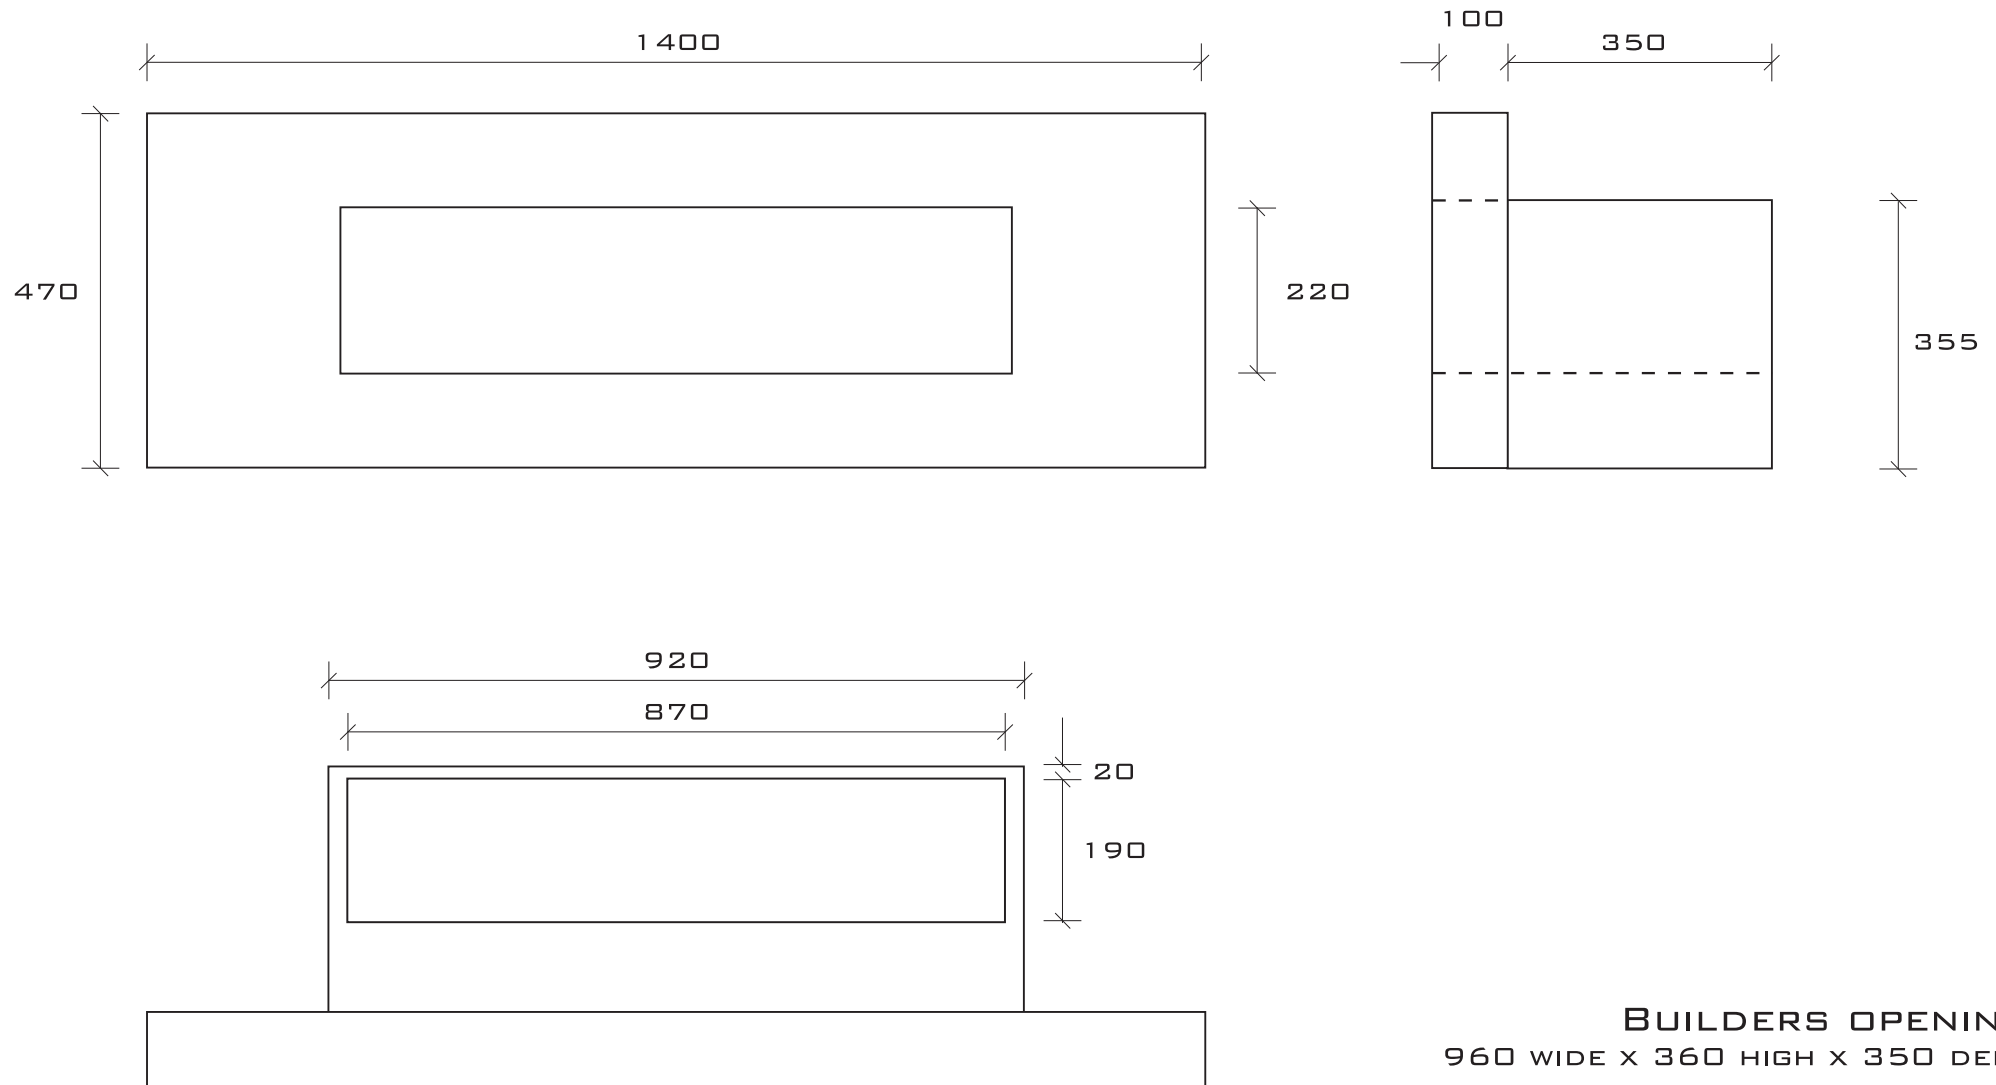

FISSURE 1400

WWW.GAVINSCOTTDESIGN.COM
TEL: 0151 647 3506
FAX: 0151 647 5662
SALES@GAVINSCOTTDESIGN.COM

BUILDERS OPENING
960 WIDE X 360 HIGH X 350 DEEP

ALL DIMENSIONS IN MM