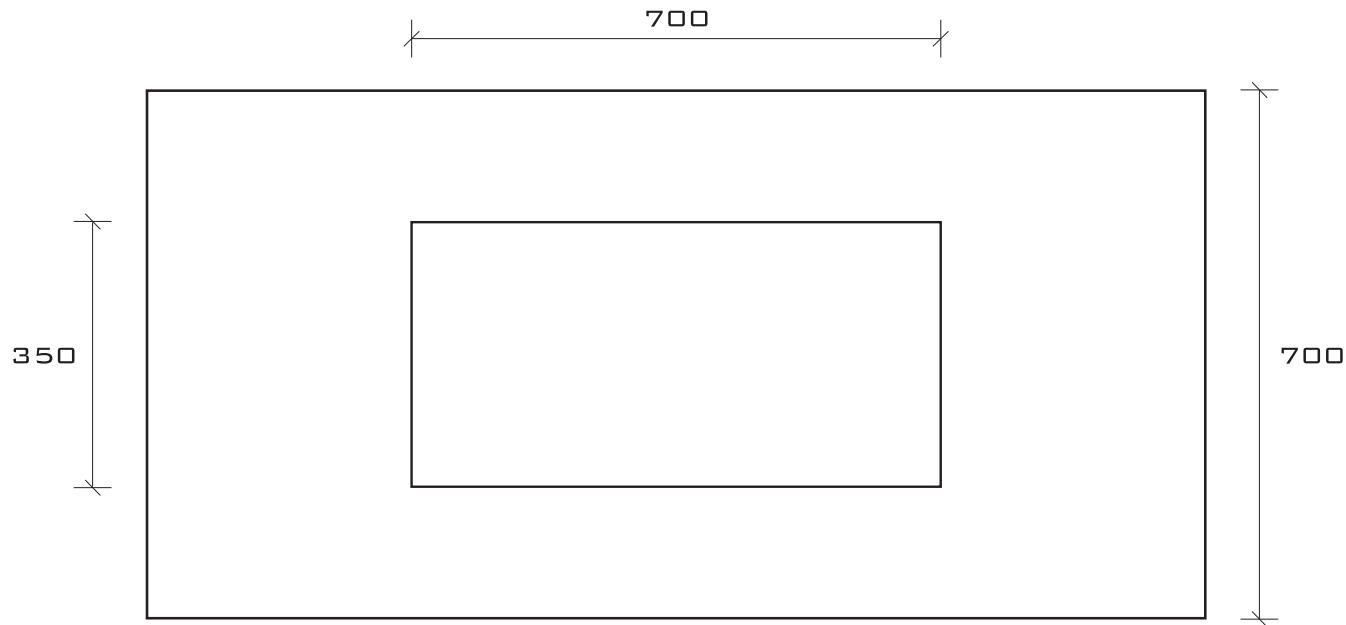

TAHICHE

WWW.GAVINSCOTTDESIGN.COM
TEL: 0151 647 3506
FAX: 0151 647 5662
SALES@GAVINSCOTTDESIGN.COM

BUILDERS OPENING
510 HIGH X 725 WIDE X 330 DEEP

ALL DIMENSIONS IN MM