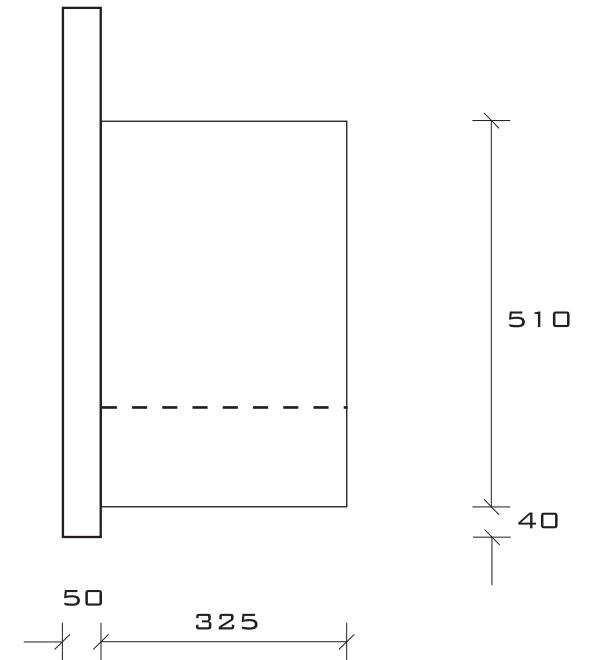

TAHICHE

WWW.GAVINSCOTTDESIGN.COM
TEL: 0151 647 3506
FAX: 0151 647 5662
SALES@GAVINSCOTTDESIGN.COM

BUILDERS OPENING
510 HIGH X 725 WIDE X 330 DEEP

ALL DIMENSIONS IN MM