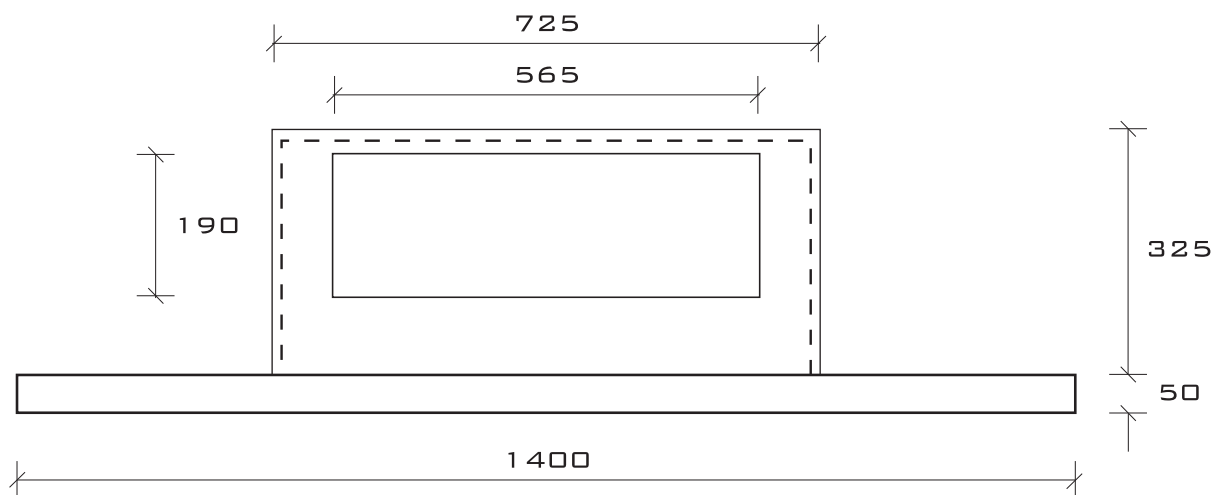

TAHICHE

WWW.GAVINSCOTTDESIGN.COM
TEL: 0151 647 3506
FAX: 0151 647 5662
SALES@GAVINSCOTTDESIGN.COM

BUILDERS OPENING
510 HIGH X 725 WIDE X 330 DEEP

ALL DIMENSIONS IN MM