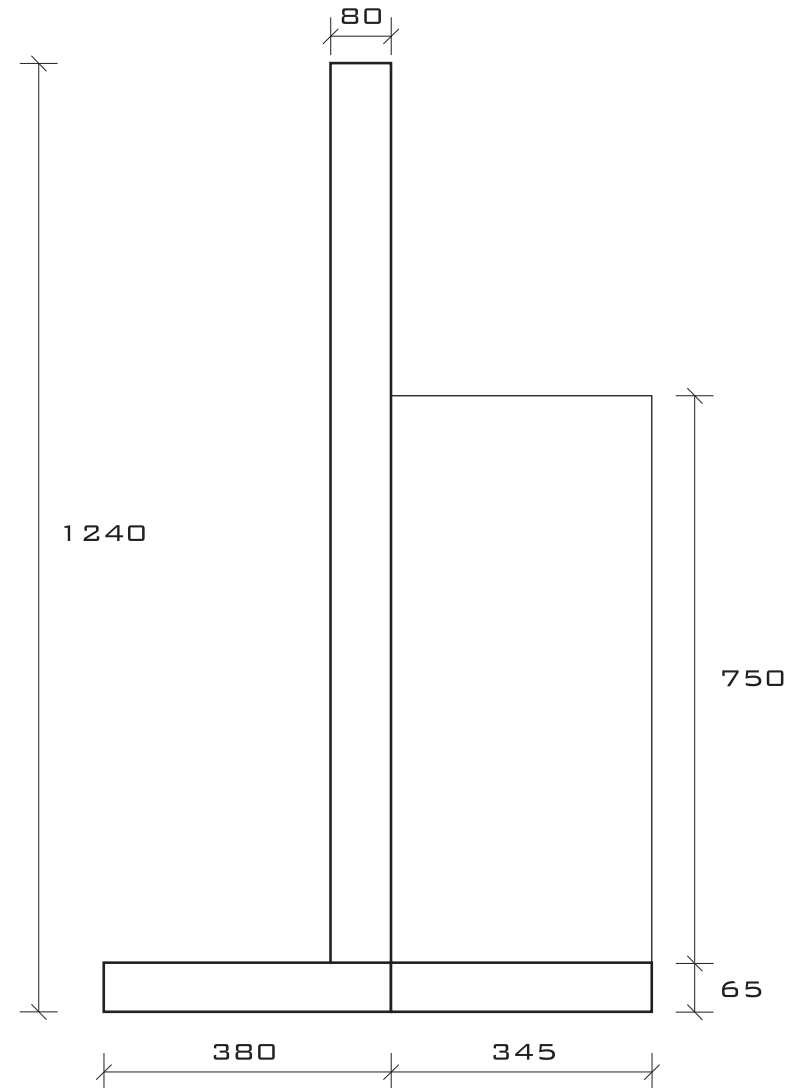

VALENCIA

WWW.GAVINSCOTTDESIGN.COM
TEL: 0151 647 3506
FAX: 0151 647 5662
SALES@GAVINSCOTTDESIGN.COM

BUILDERS OPENING
660 WIDE X 825 HIGH

ALL DIMENSIONS IN MM