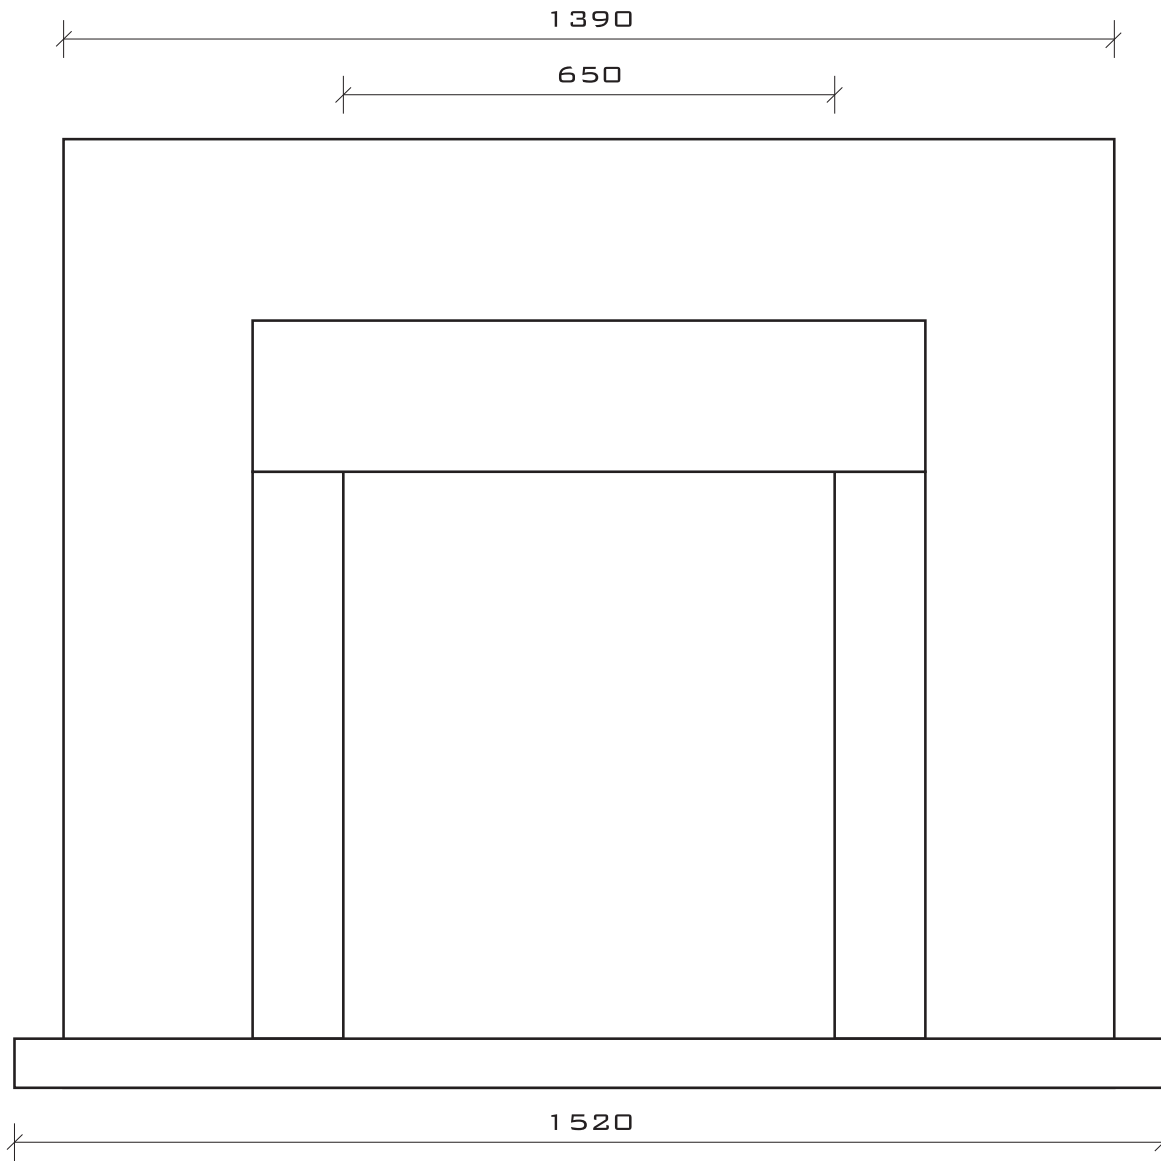

VALENCIA

WWW.GAVINSCOTTDESIGN.COM
TEL: 0151 647 3506
FAX: 0151 647 5662
SALES@GAVINSCOTTDESIGN.COM

BUILDERS OPENING
660 WIDE X 825 HIGH

ALL DIMENSIONS IN MM