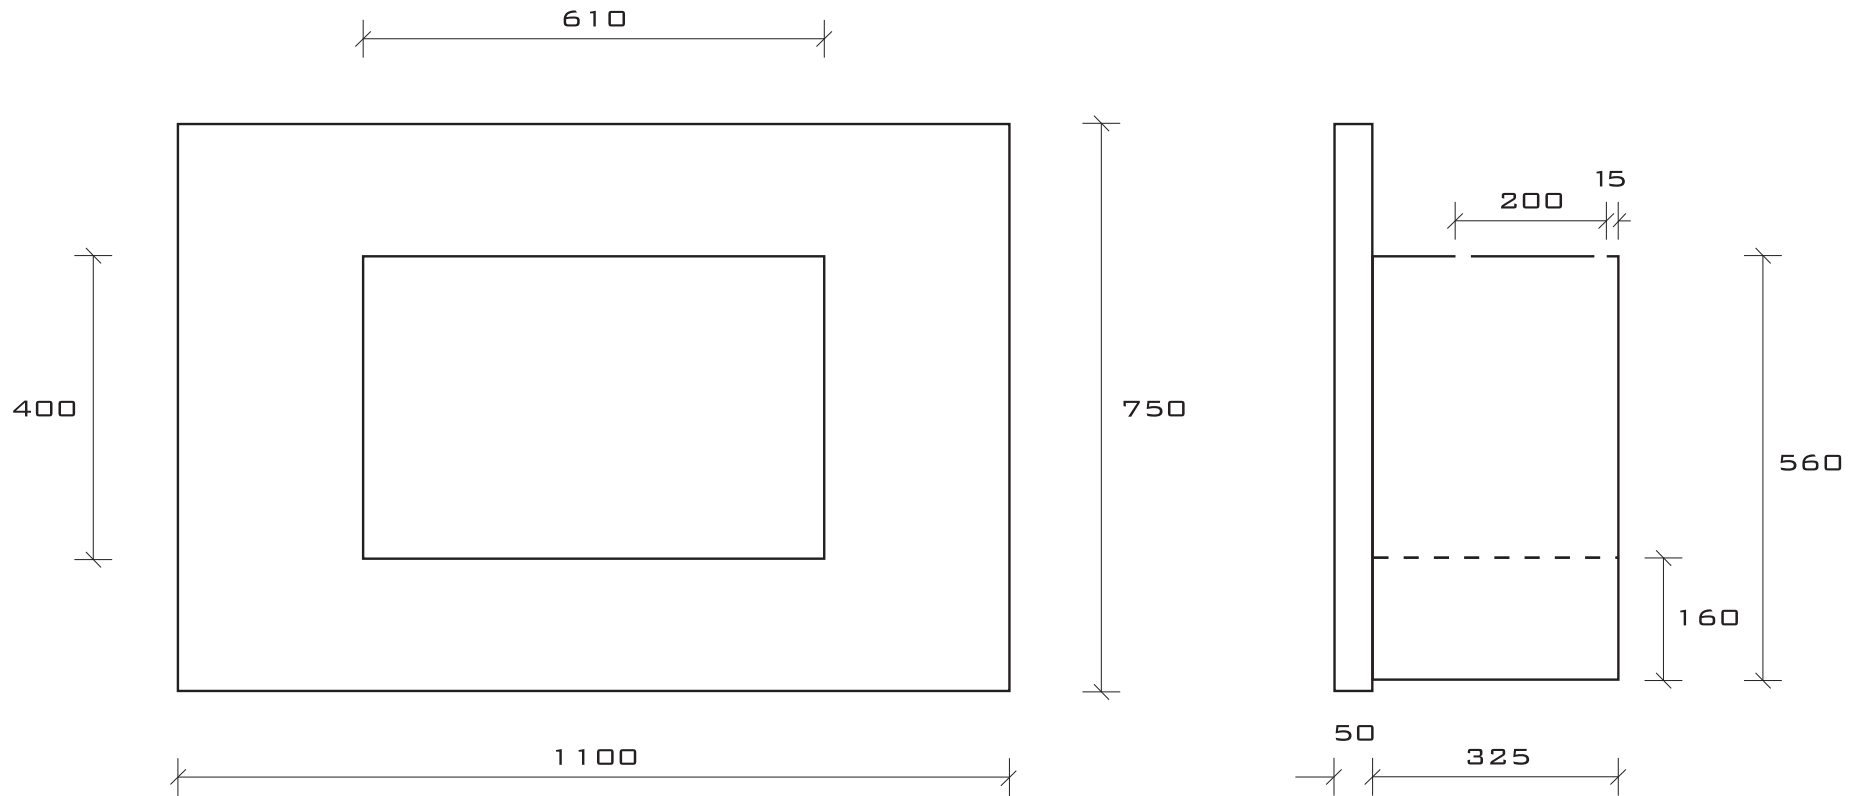

# VISION LIMESTONE & STAINLESS

WWW.GAVINSCOTTDESIGN.COM  
TEL: 0151 647 3506  
FAX: 0151 647 5662  
SALES@GAVINSCOTTDESIGN.COM

ALL DIMENSIONS IN MM